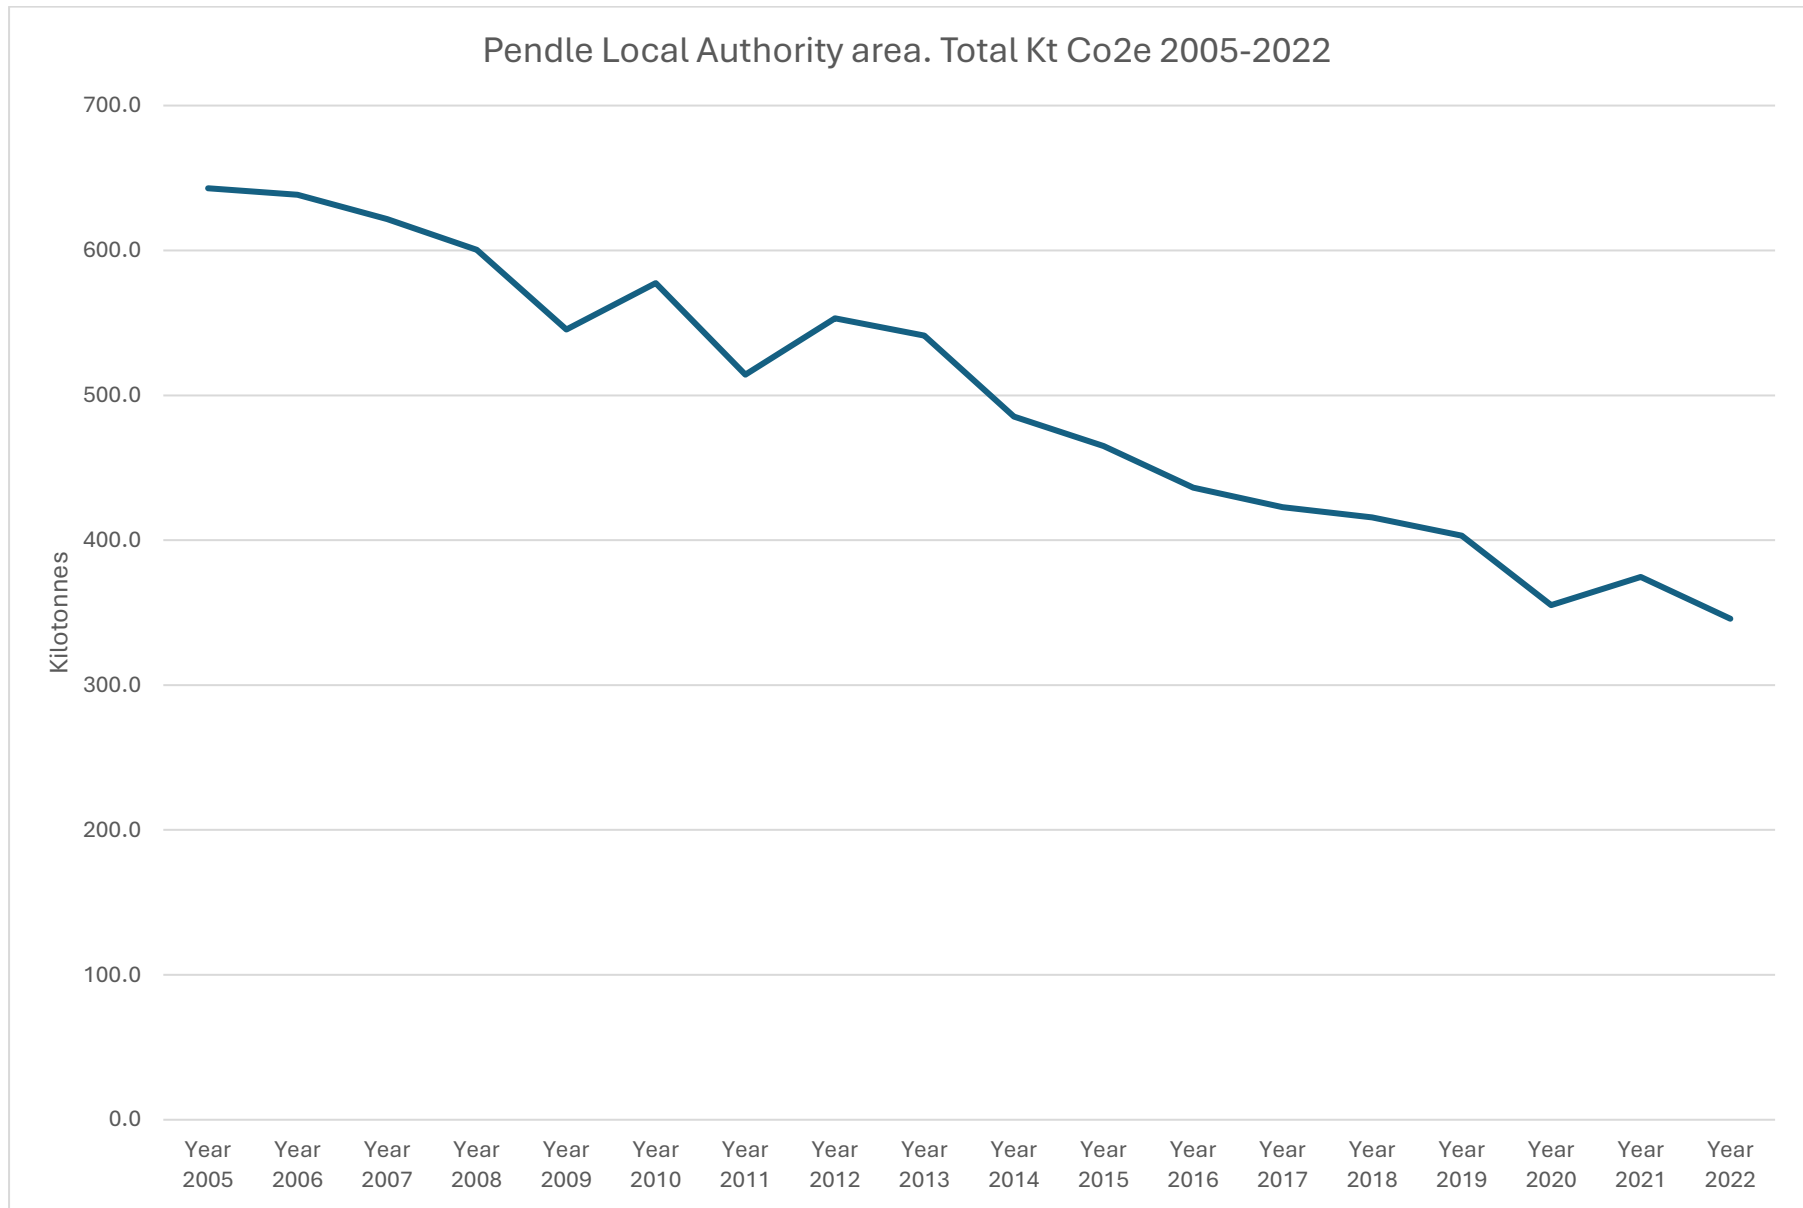

Pendle Local Authority area. Total Kt Co2e 2005-2022

Source: ONS Local Authority territorial carbon dioxide (CO2) emissions estimates 2005-2022 (kt CO2e)

Kt CO2e - Pendle 2005 to 2022 - by sector

Source: ONS Local Authority territorial carbon dioxide (CO2) emissions estimates 2005-2022 (kt CO2e)