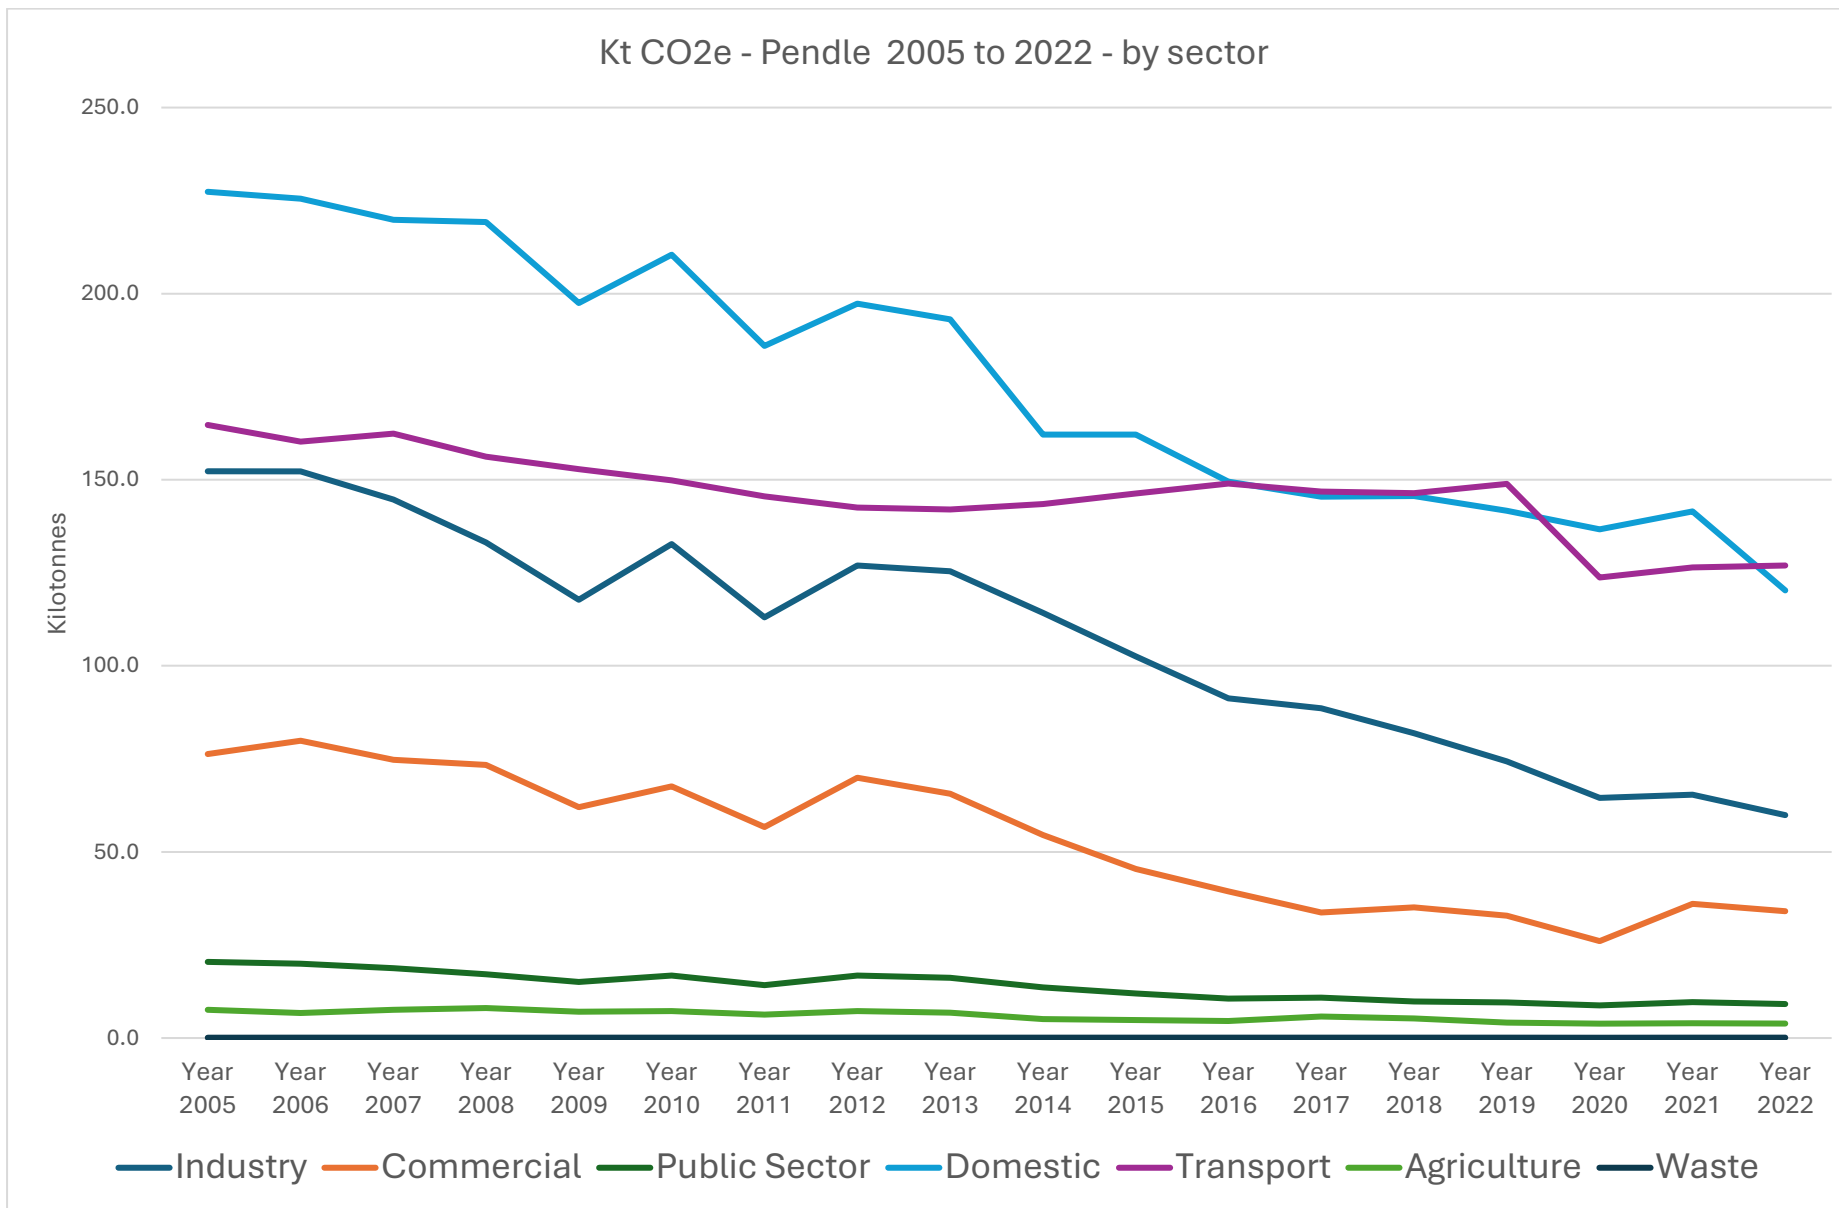

Pendle Local Authority area. Total Kt Co2e 2005-2022

Source: ONS Local Authority territorial carbon dioxide (CO2) emissions estimates 2005-2022 (kt CO2e)

Kt CO2e - Pendle 2005 to 2022 - by sector

Source: ONS Local Authority territorial carbon dioxide (CO2) emissions estimates 2005-2022 (kt CO2e)