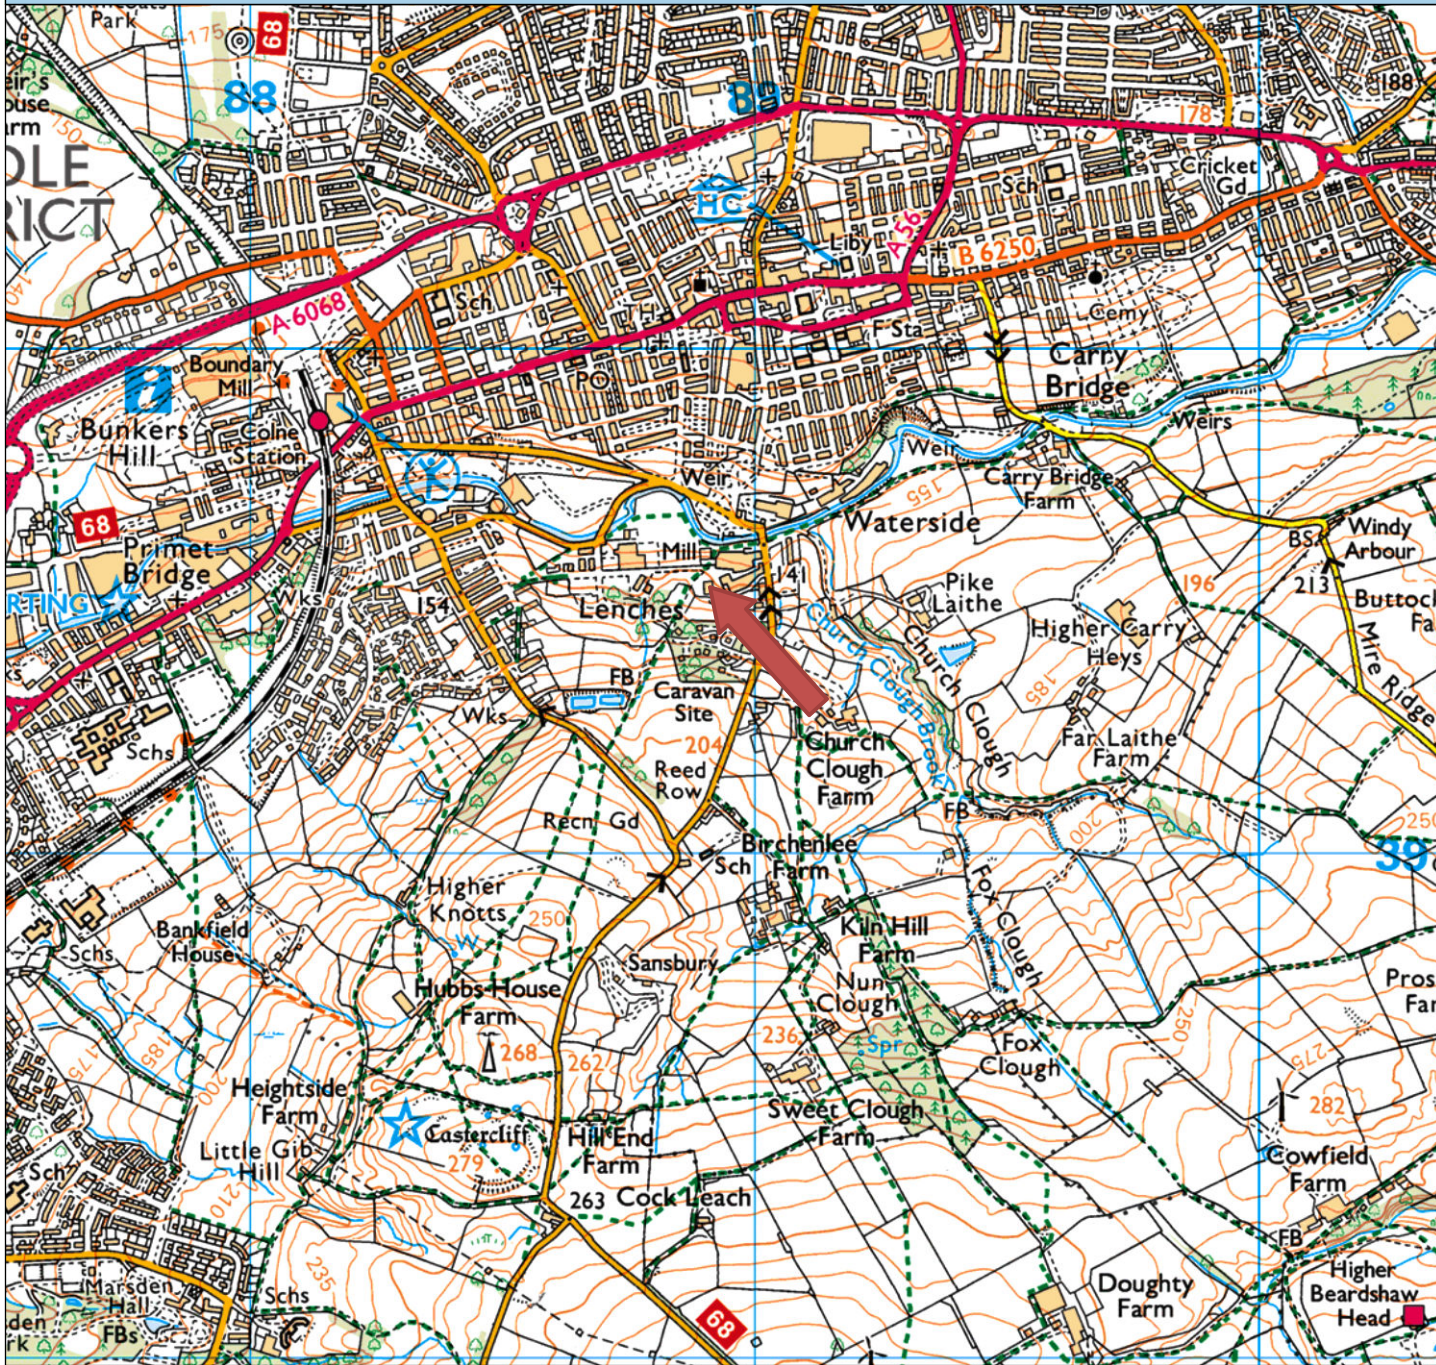

# FP1304189 at Lenches Fold - Location Map

Author: T Partridge

Date Created: 04/09/2024

Map Scale: 1:15,000  
 Map Centre: 388939E 439333N