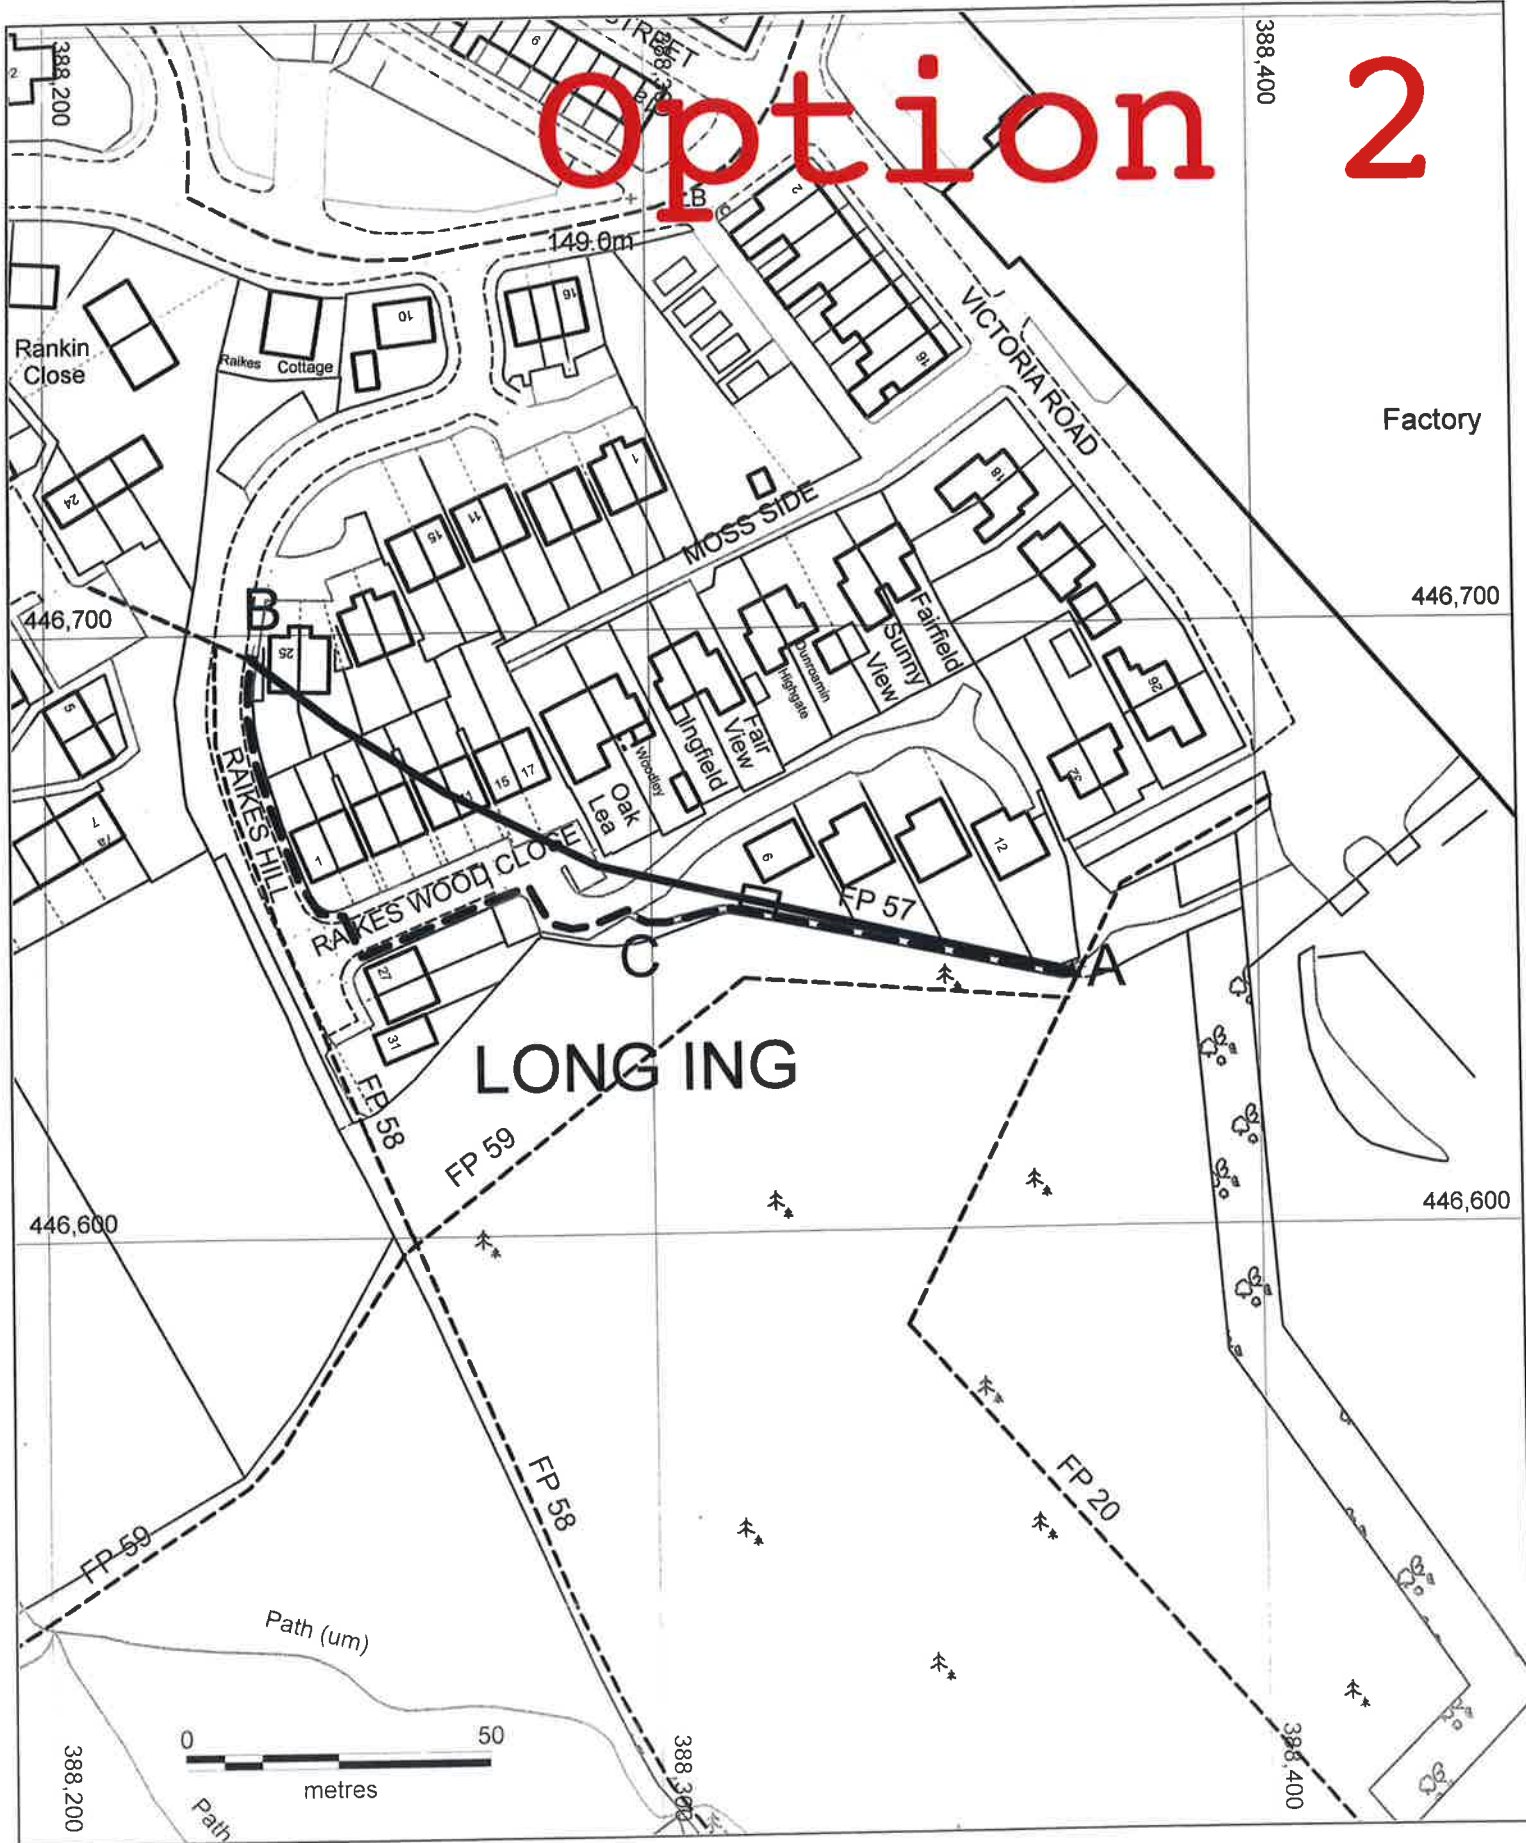

Option 2

Proposed diversion of public footpath 57 at Raikes Wood Close, Barnoldswick

This map is reproduced from Ordnance Survey material with the permission of Ordnance Survey on behalf of the Controller of Her Majesty's Stationary Office Crown Copyright. Unauthorised reproduction infringes Crown Copyright and may lead to prosecution or civil proceedings. PBC Licence No. 100019669 (2023)

Scale 1:1250
File Reference: R2/14/208
Date: 20th April 2023
Drawn: T Partridge

Footpath to be diverted

Footpath to be created

Other footpaths