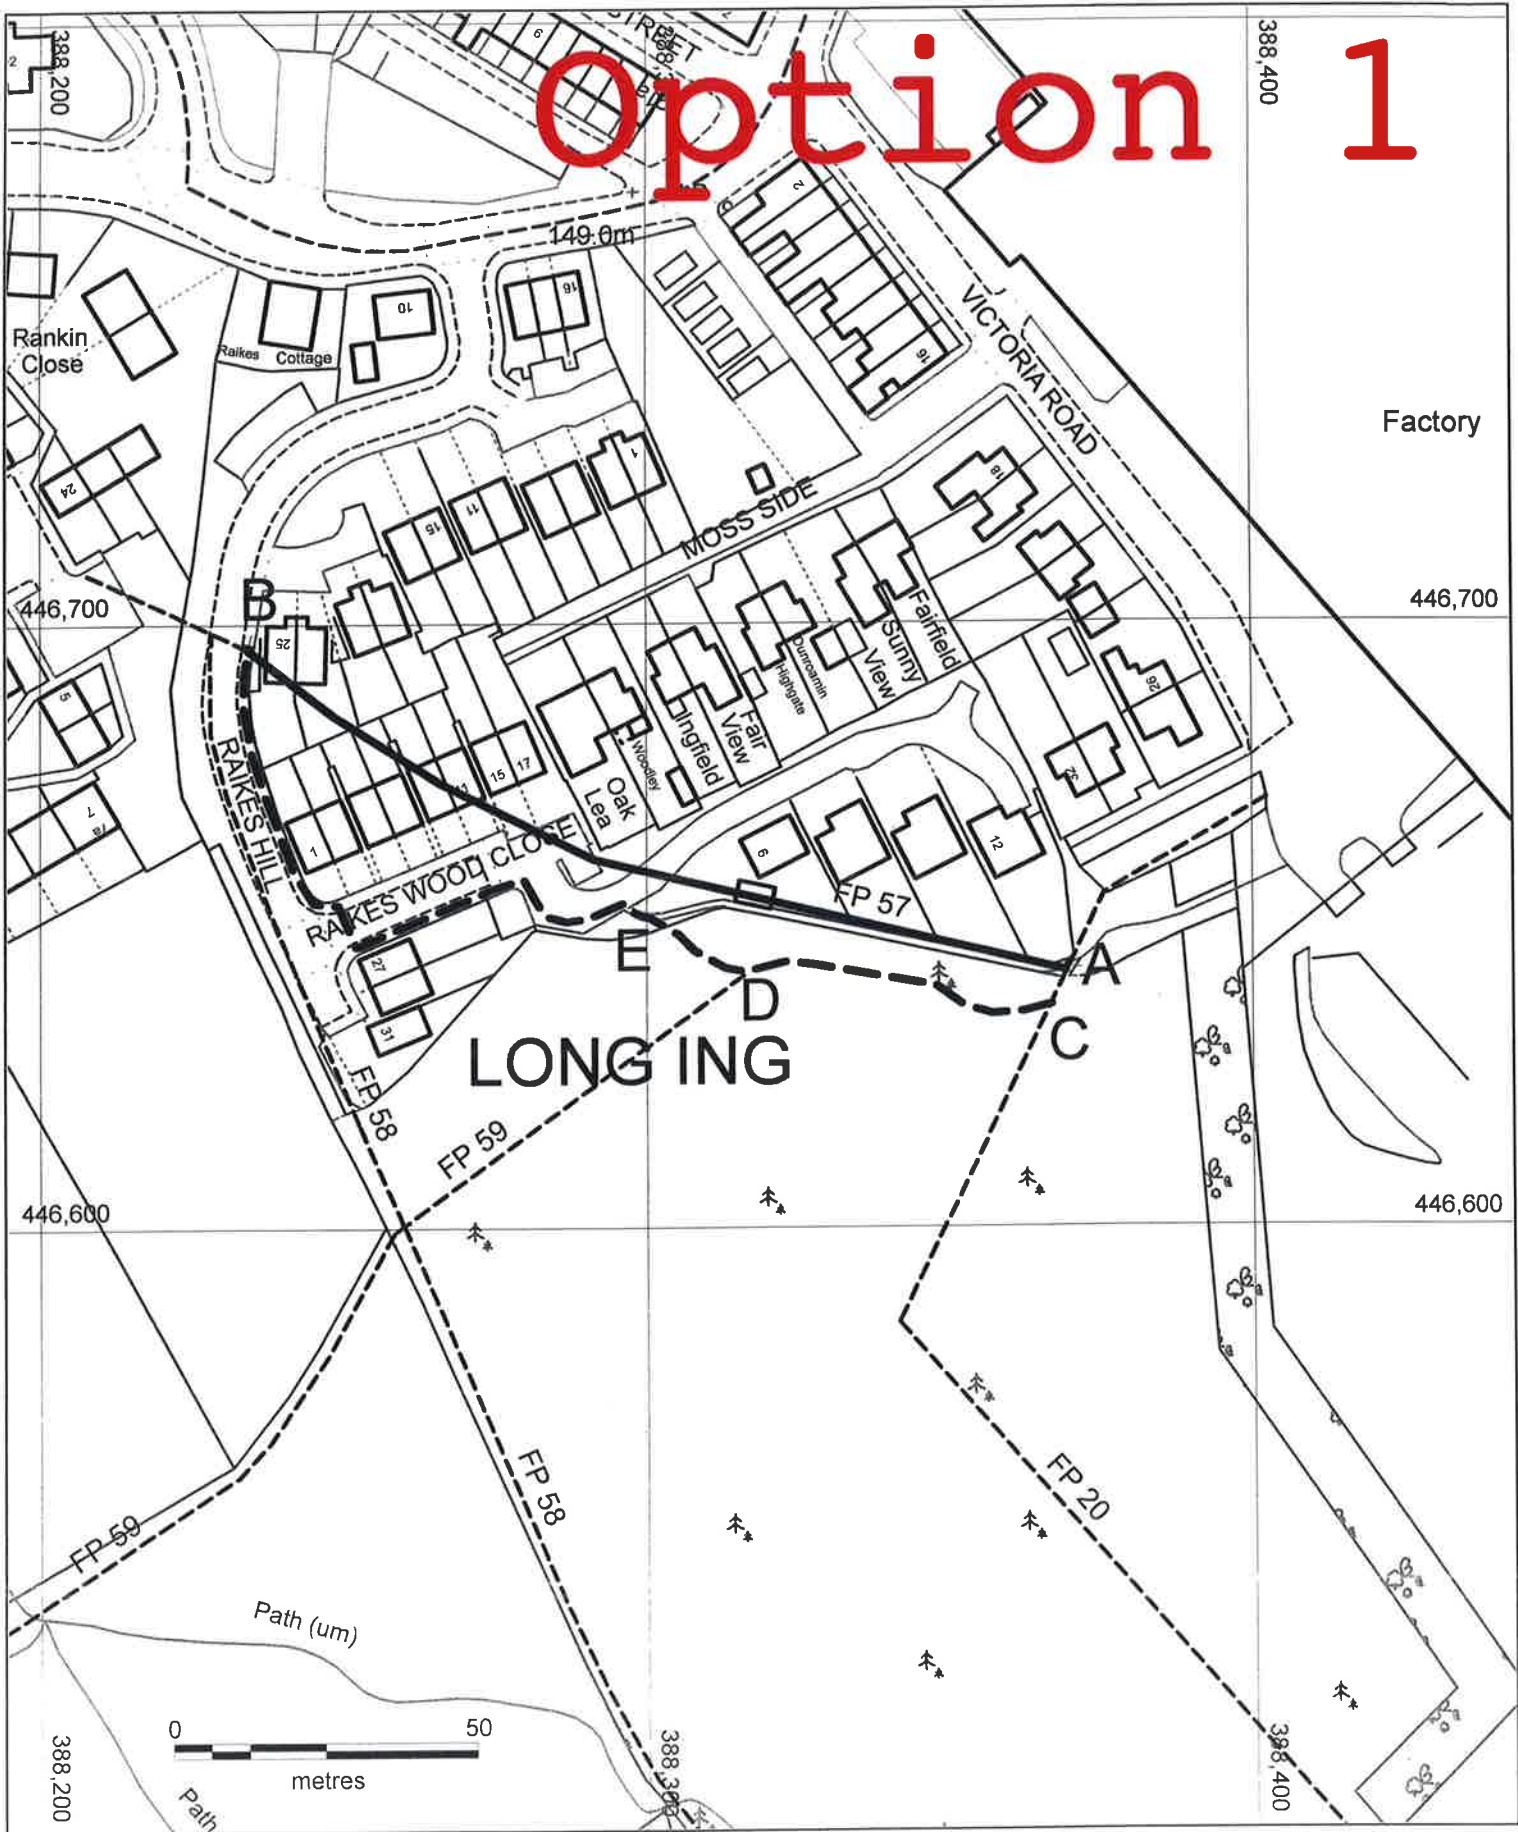

# Option 1

## Diversion Order Map for public footpath 57 at Raikes Wood Close, Barnoldswick

This map is reproduced from Ordnance Survey material with the permission of Ordnance Survey on behalf of the Controller of Her Majesty's Stationary Office Crown Copyright. Unauthorised reproduction infringes Crown Copyright and may lead to prosecution or civil proceedings. PBC Licence No. 100019669 (2023)

Scale 1:1250  
File Reference: R2/14/208  
Date: 24th January 2023  
Drawn: T Partridge

Footpath to be diverted

Footpath to be created

Other footpaths