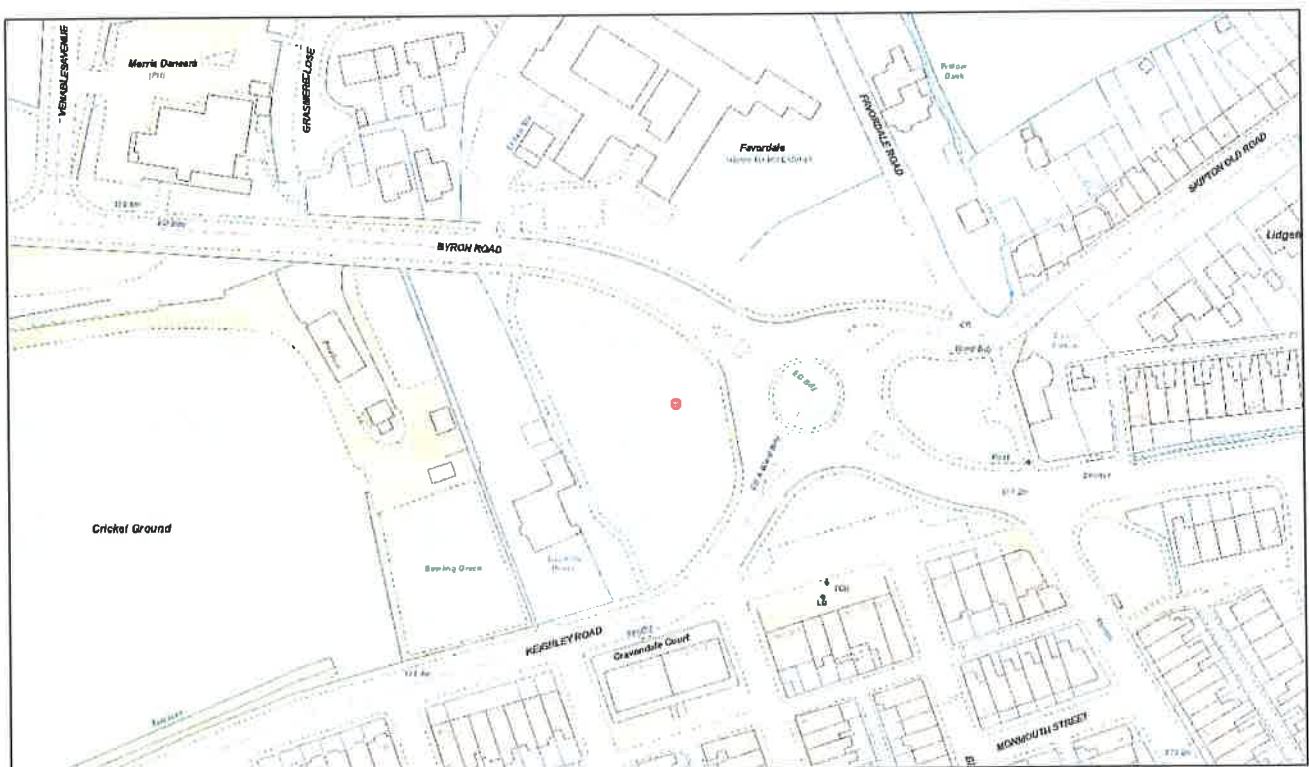

Colne Town Council Gateway Signage Locations

1. Langroyd Skipton Road Triangle (Eastings: 389103 Northings: 441148)

2. Byron/ Keighley Road Round-about (Eastings: 390104 Northings: 440376)

3. Burnley Road/Holker Street Business Centre (Eastings: 387894 Northings: 439504)

4. Whitewalls Drive/ Burnley Road Round-about (Eastings: 387547 Northings: 439309)