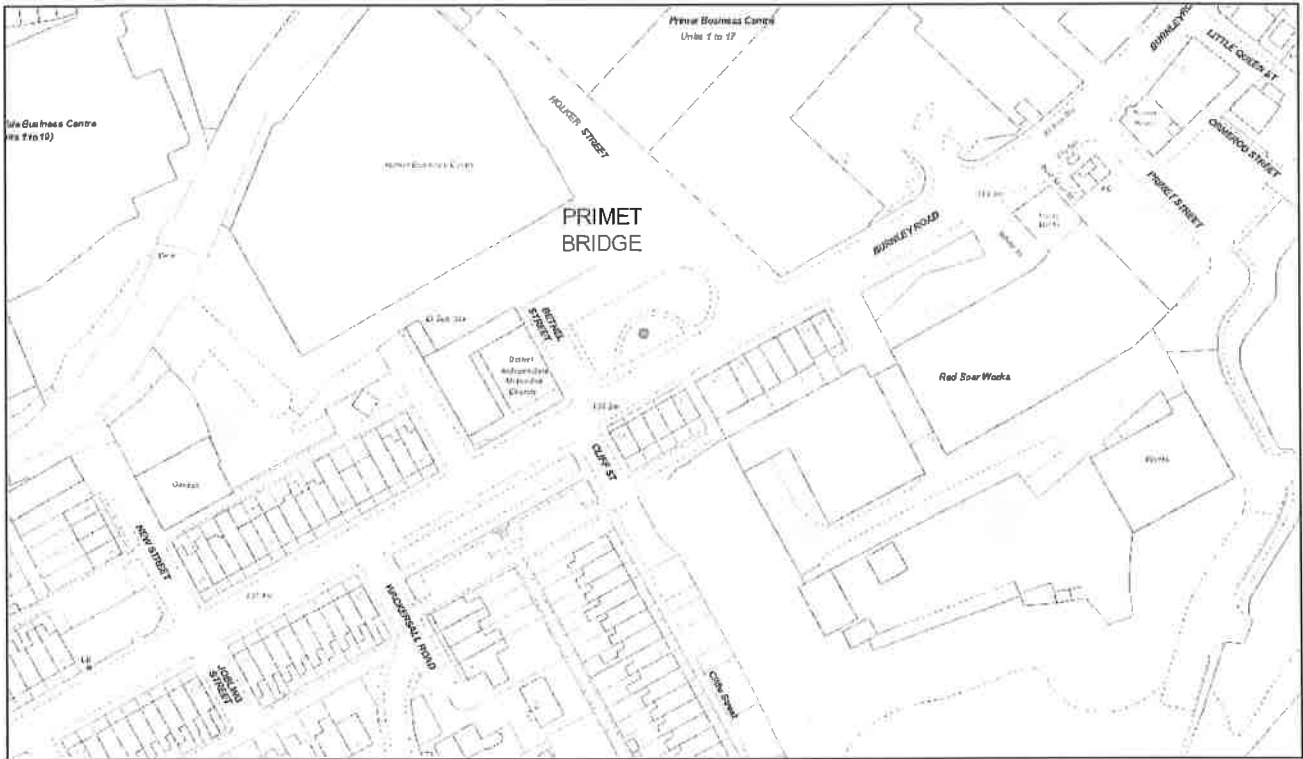

Colne Town Council Gateway Signage Locations

1. Langroyd Skipton Road Triangle (Eastings: 389103 Northings: 441148)

2. Byron/ Keighley Road Round-about (Eastings: 390104 Northings: 440376)

3. Burnley Road/Holker Street Business Centre (Eastings: 387894 Northings: 439504)

4. Whitewalls Drive/ Burnley Road Round-about (Eastings: 387547 Northings: 439309)