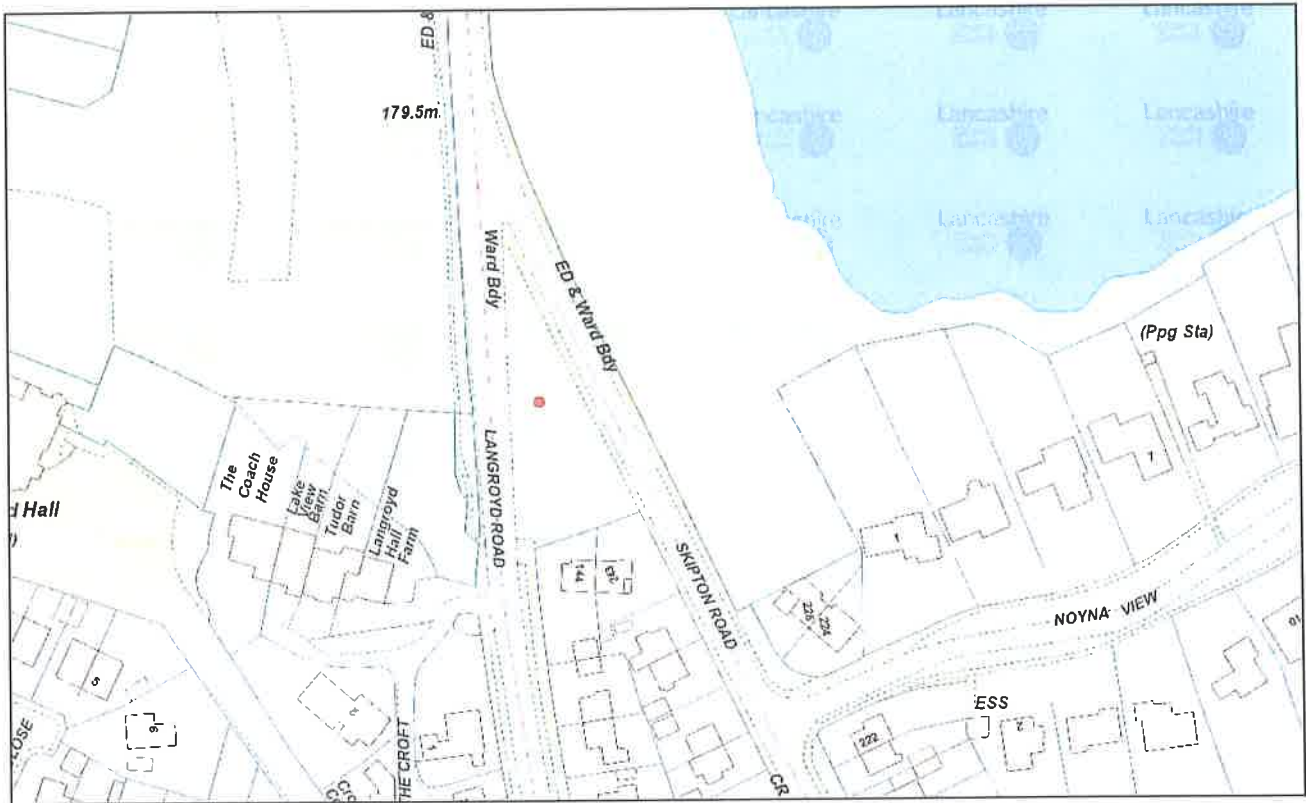

Colne Town Council Gateway Signage Locations

1. Langroyd Skipton Road Triangle (Eastings: 389103 Northings: 441148)

2. Byron/ Keighley Road Round-about (Eastings: 390104 Northings: 440376)

3. Burnley Road/Holker Street Business Centre (Eastings: 387894 Northings: 439504)

4. Whitewalls Drive/ Burnley Road Round-about (Eastings: 387547 Northings: 439309)