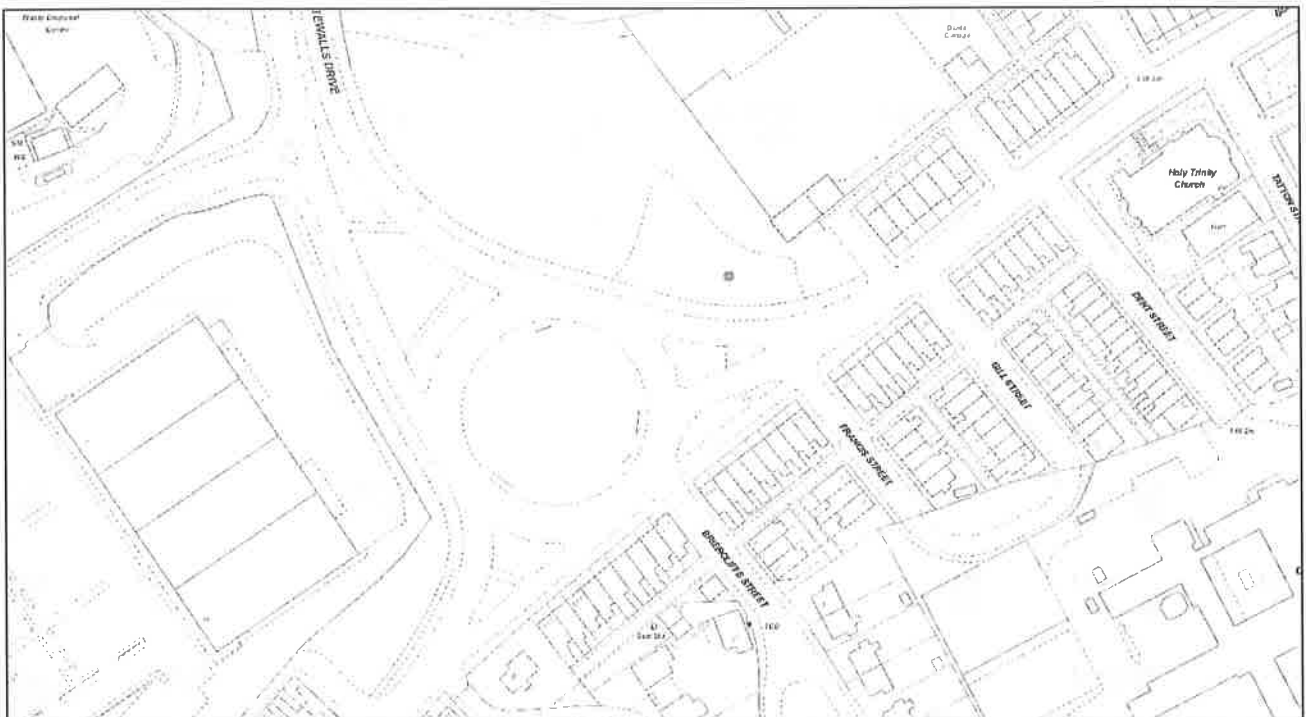

Colne Town Council Gateway Signage Locations

1. Langroyd Skipton Road Triangle (Eastings: 389103 Northings: 441148)

2. Byron/ Keighley Road Round-about (Eastings: 390104 Northings: 440376)

3. Burnley Road/Holker Street Business Centre (Eastings: 387894 Northings: 439504)

4. Whitewalls Drive/ Burnley Road Round-about (Eastings: 387547 Northings: 439309)