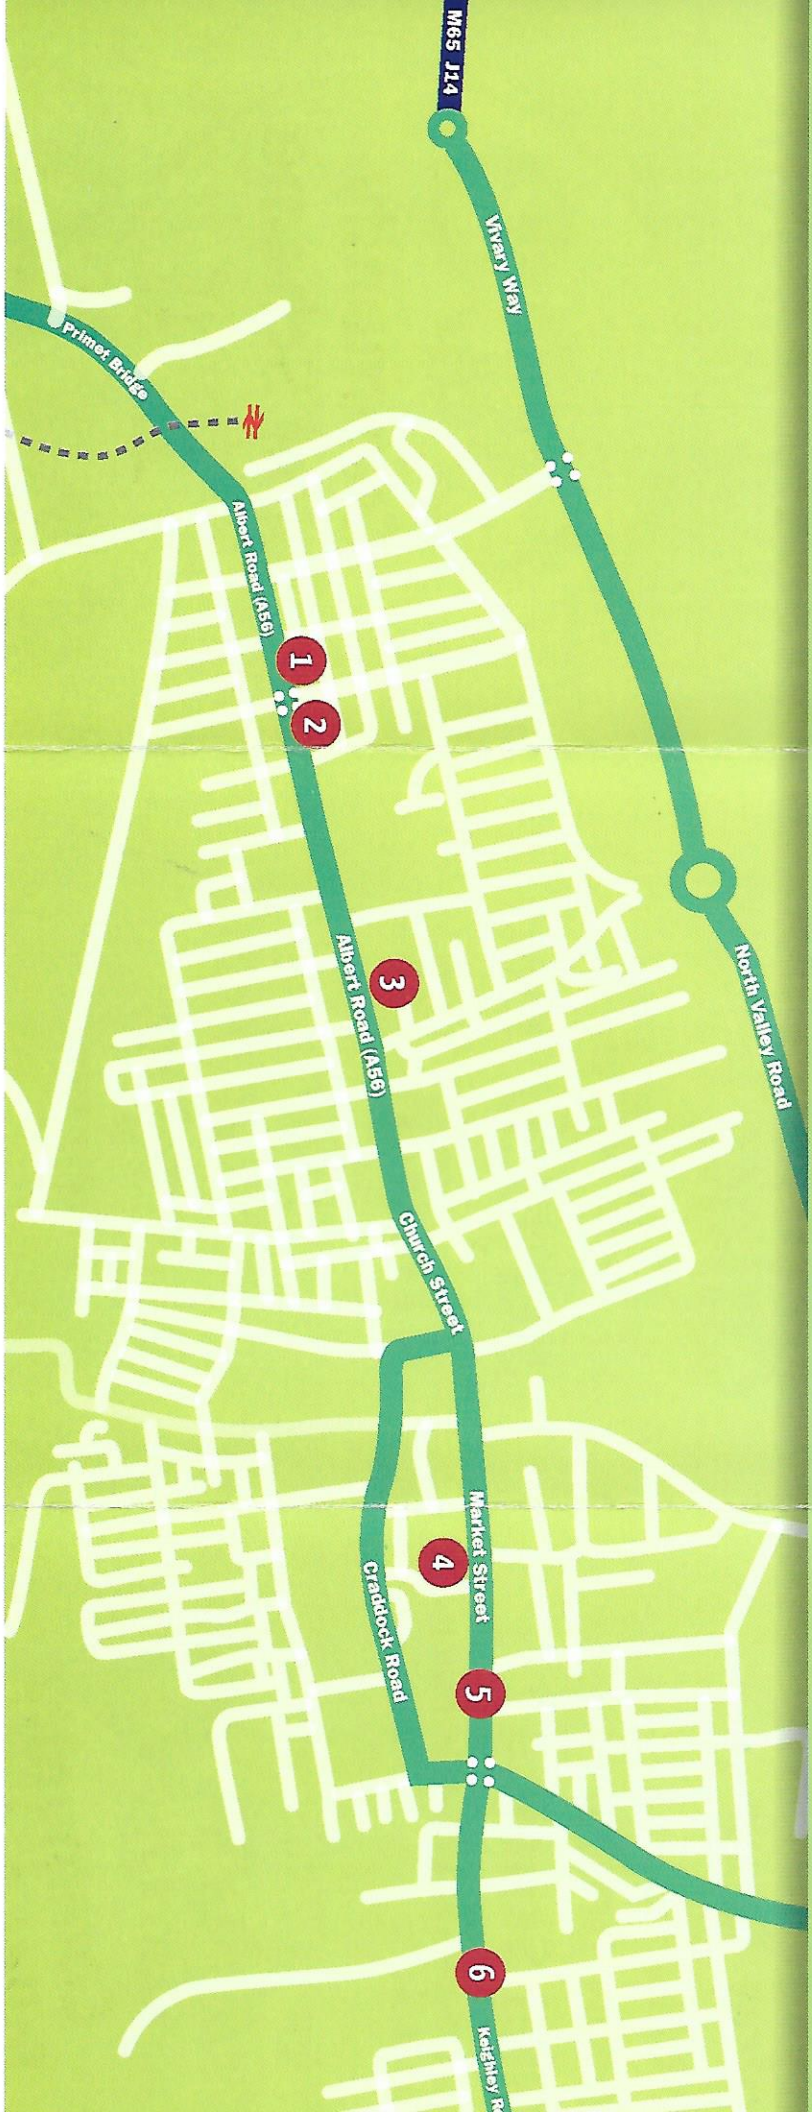

Want to know where to go?

1. Pendle Sandwich Bar

95 Albert Road

Unisex

Opening times: Mon - Fri: 8am - 8pm

Sat: 9am - midnight

Sun: 10am - 1pm

2. JJ's Café Bar Restaurant

62 Albert Road

Male/female

Opening times: Wed - Sat: 6pm - 11pm

Sun: 10am - 2pm

3. La Dolce Vita

40 Albert Road

Unisex

Opening times: Tues: 11am - 2:30pm

Weds - Sat: 11am - 4pm

4. Coline Market Hall

Market Street

Male/female/disabled

Opening times: Mon to Sat 9.00am - 5.00pm

5. Union Exchange

63 Market Street

Male/female/disabled/baby changing

Opening times: Mon - Sun: 11am - Midnight

6. Coline Legion

Keighley Road

Male/female/disabled

Opening times: Mon - Fri: 11:30am - midnight