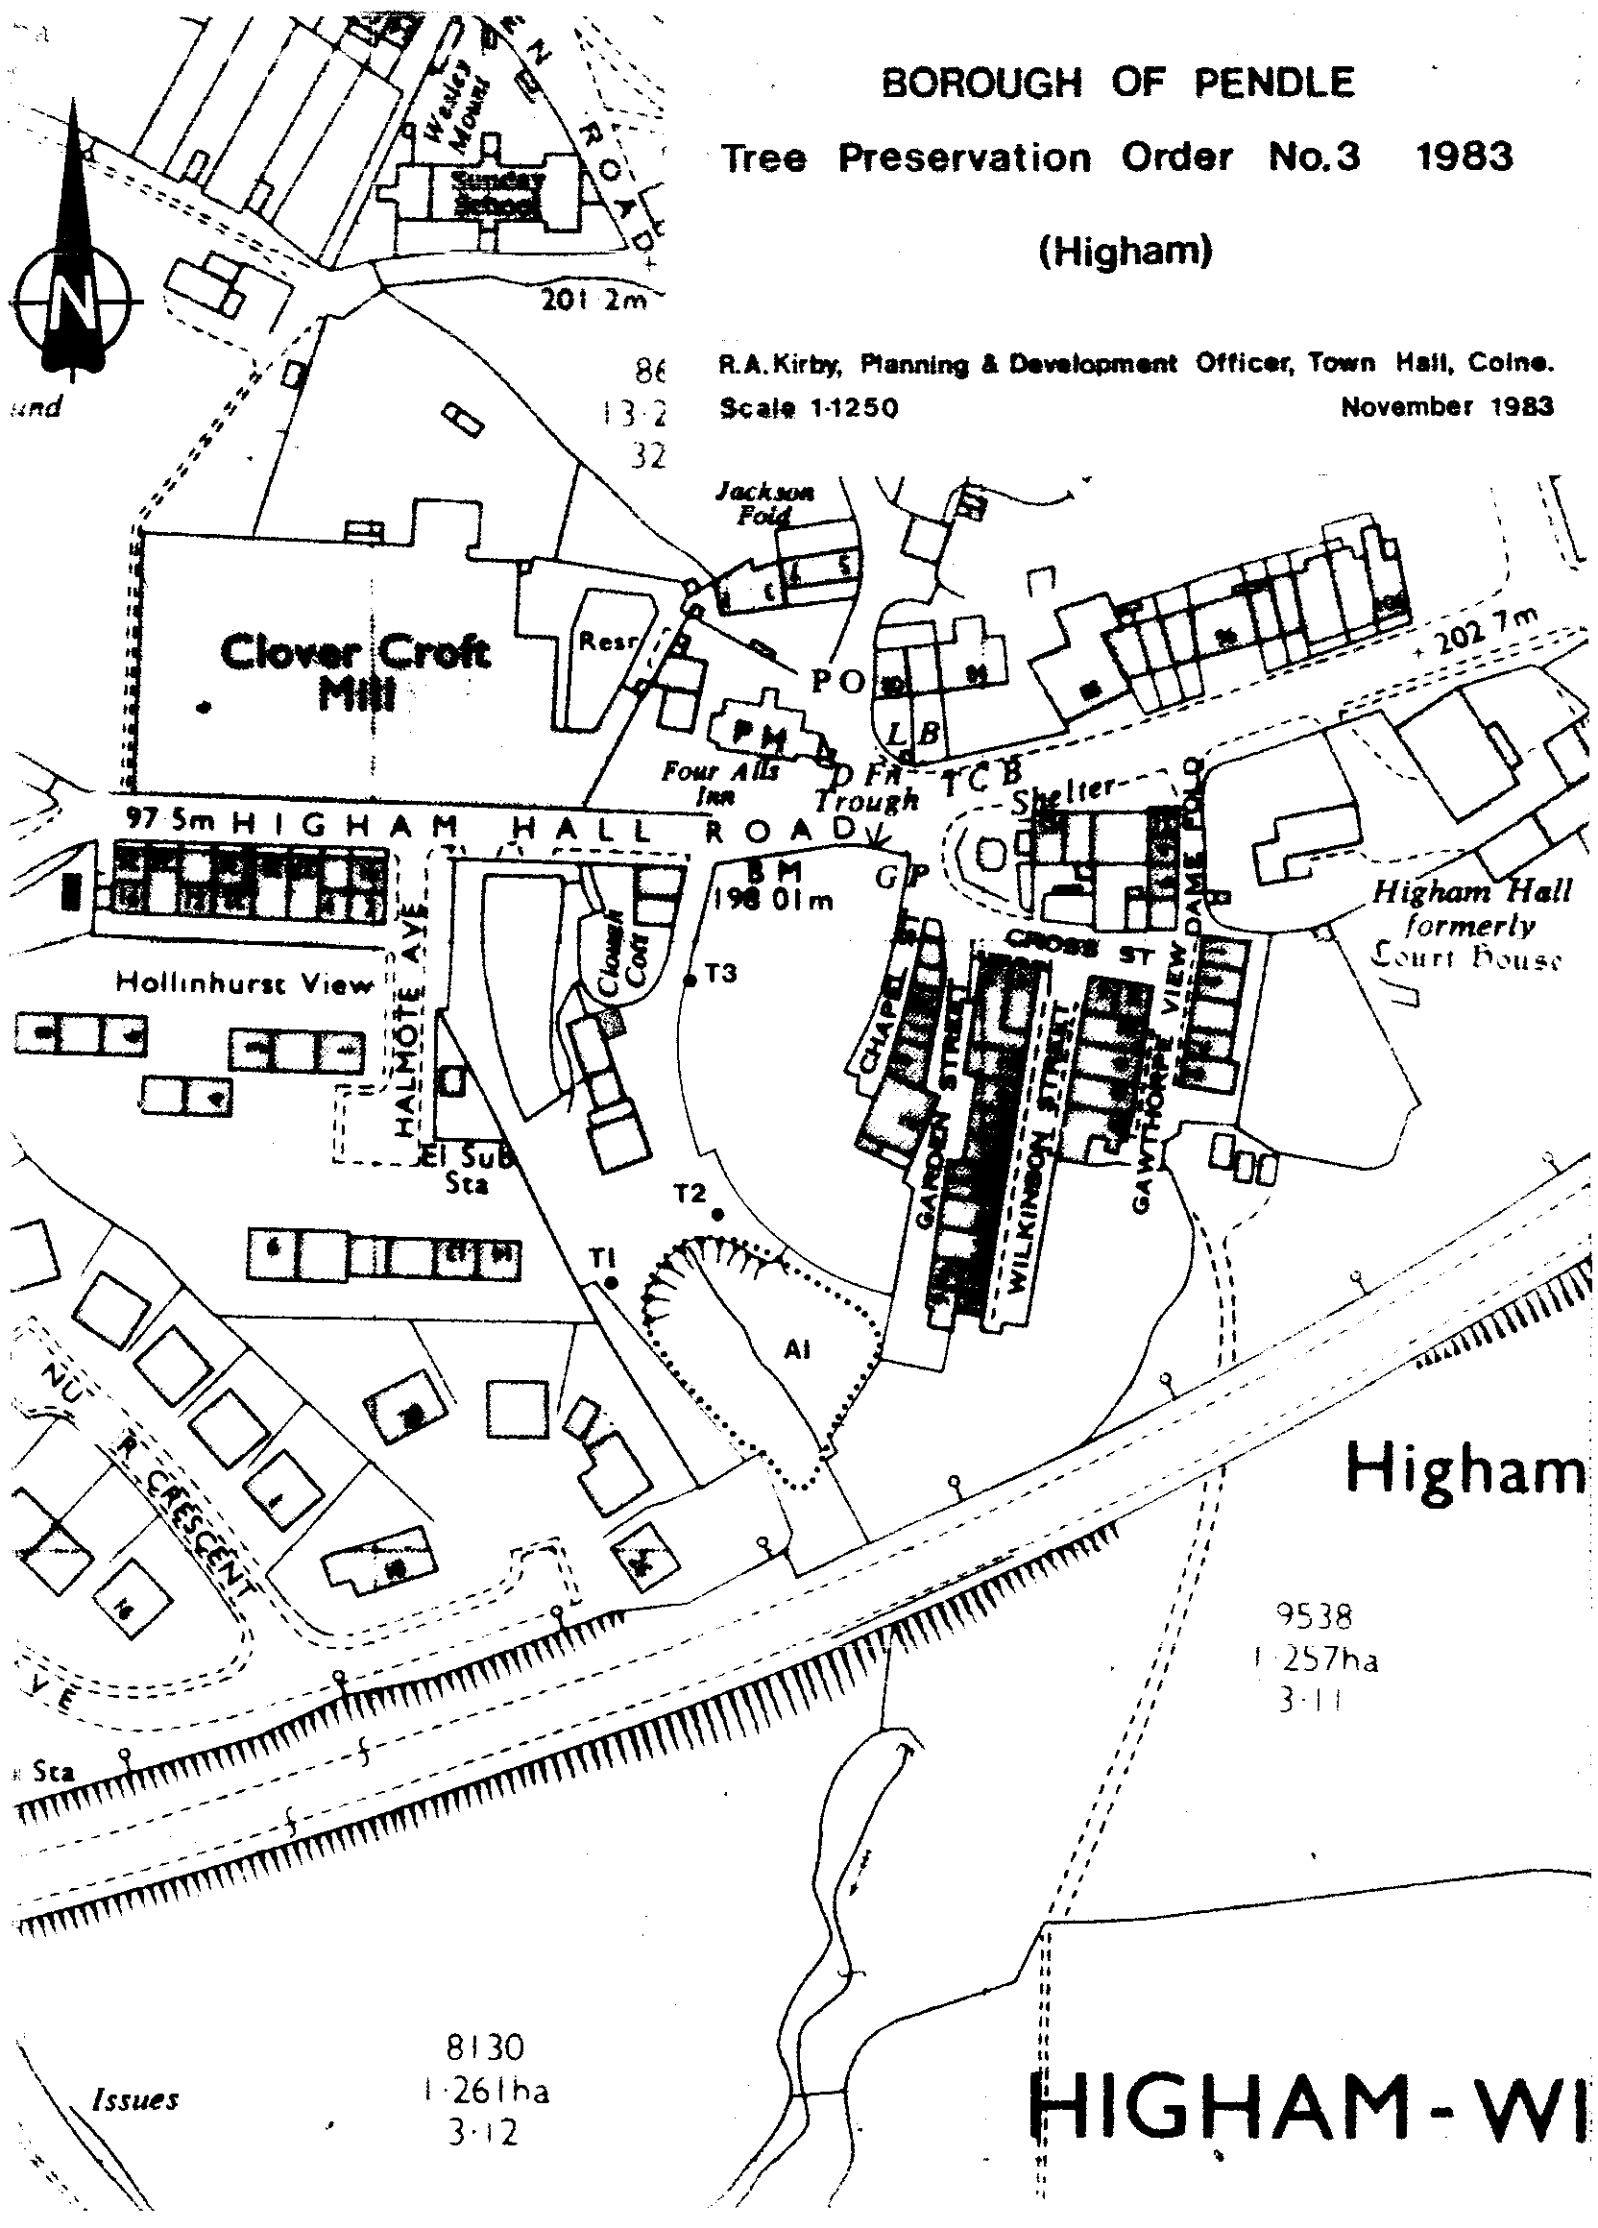

BOROUGH OF PENDLE

Tree Preservation Order No.3 1983

(Higham)

R.A.Kirby, Planning & Development Officer, Town Hall, Colne.

Scale 1:1250

November 1983

86  
13.2  
32

Clovercroft Mill

Jackson Fold

Four Ails Inn  
D.F.N. Trough

97.5m HIGHAM HALL ROAD

BM 198 01m

Higham Hall formerly Court House

Hollinhurst View

HALMOTEA AYE

EL Sub Sta

Clovercroft

CHAPEL ST  
GARDEN STREET  
WILKINSON STREET

CROSS ST

GAWTHORPE VIEW  
DAME FOLD

NU...  
R. CRESCENT

Higham

9538  
1.257ha  
3.11

8130  
1.261ha  
3.12