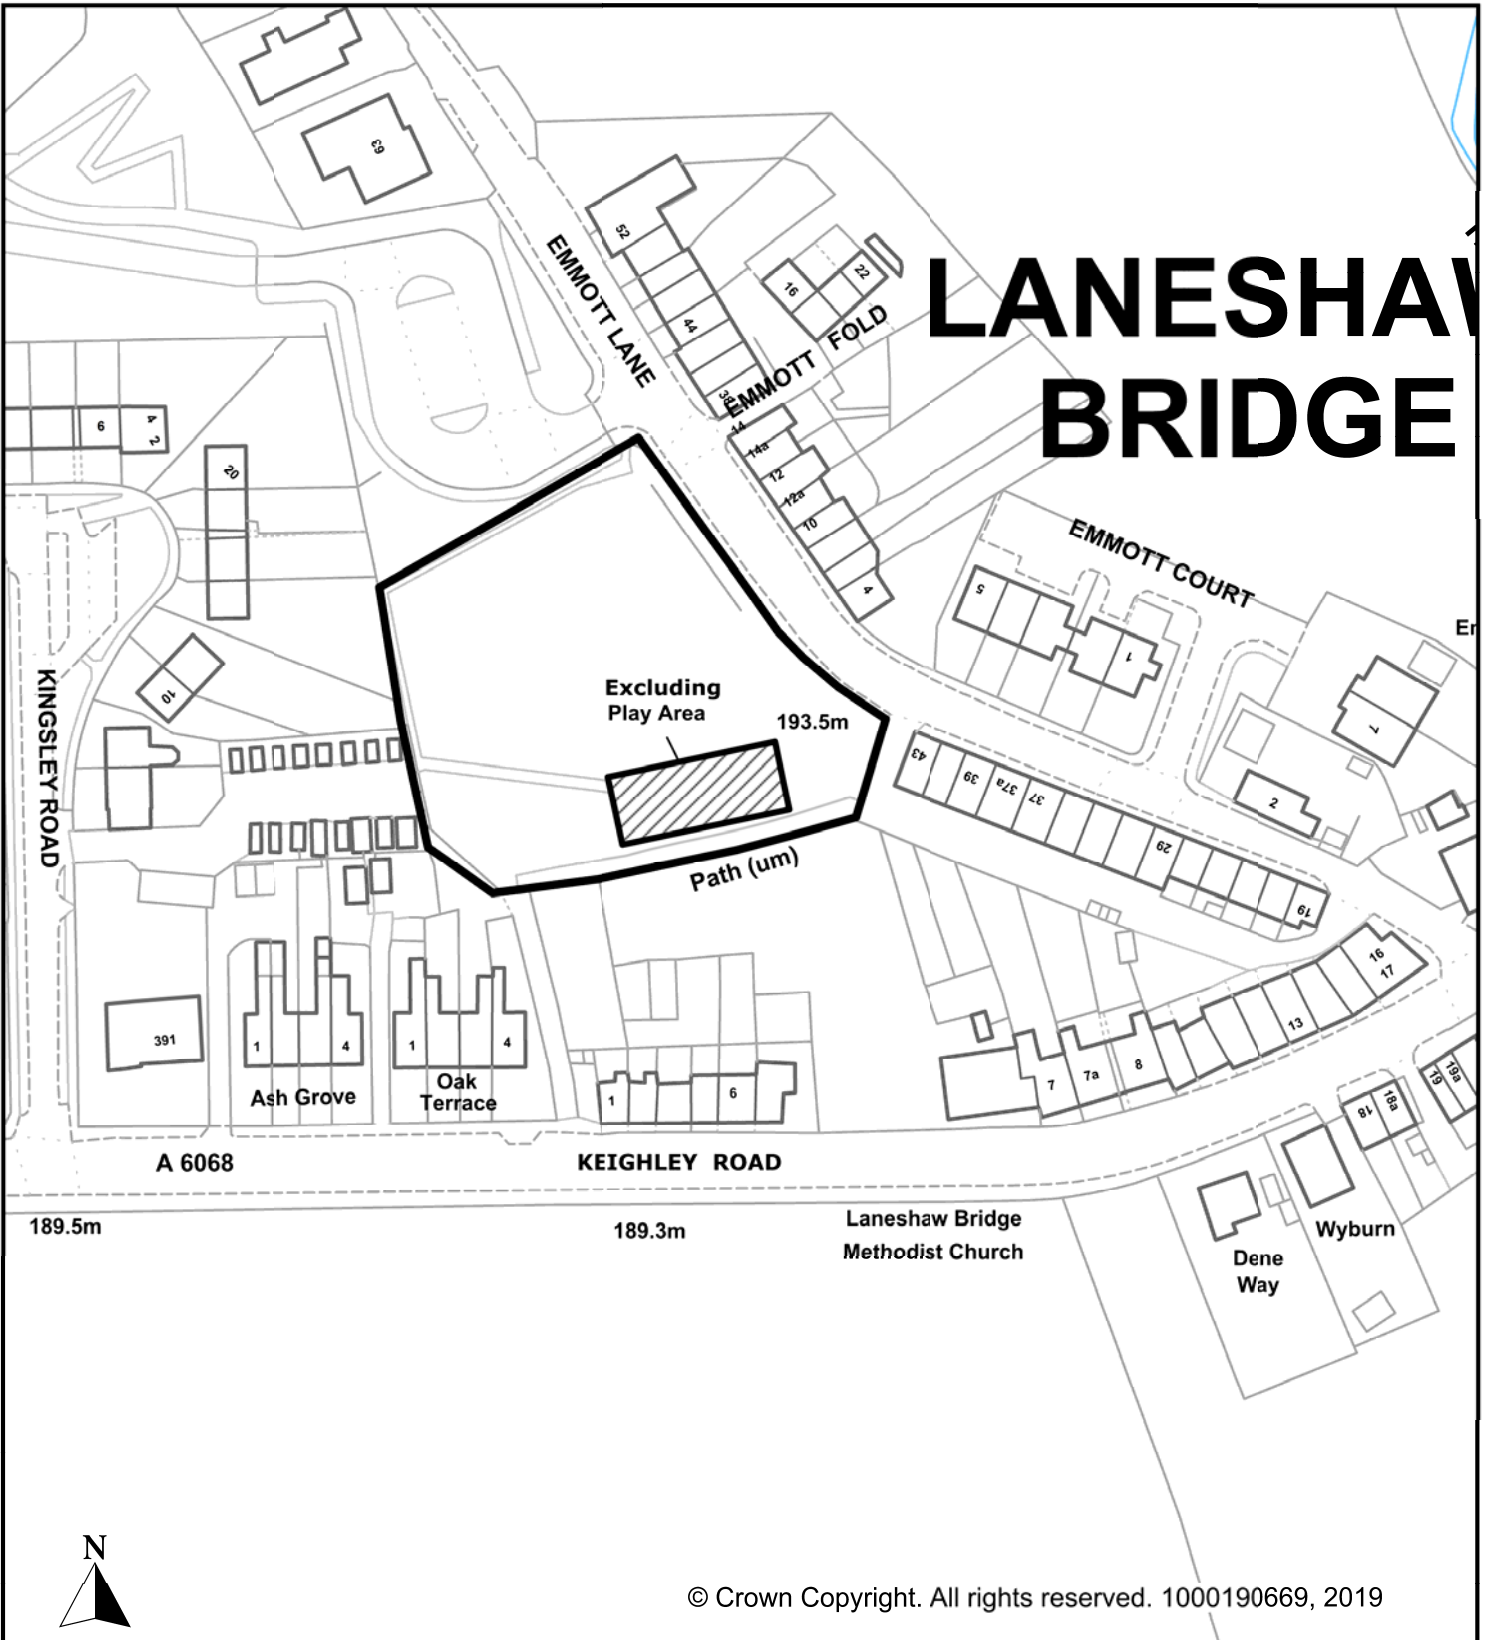

LANESHAW BRIDGE

© Crown Copyright. All rights reserved. 1000190669, 2019

Description		
EMMOTT LANE PLAYING FIELDS, EMMOTT LANE, LANESHAWBRIDGE		
Scale	Drawing No.	
1:1250	PSPO 2017/5	
Drawn By	Date	CAD Reference
L.G.	FEB 2019	