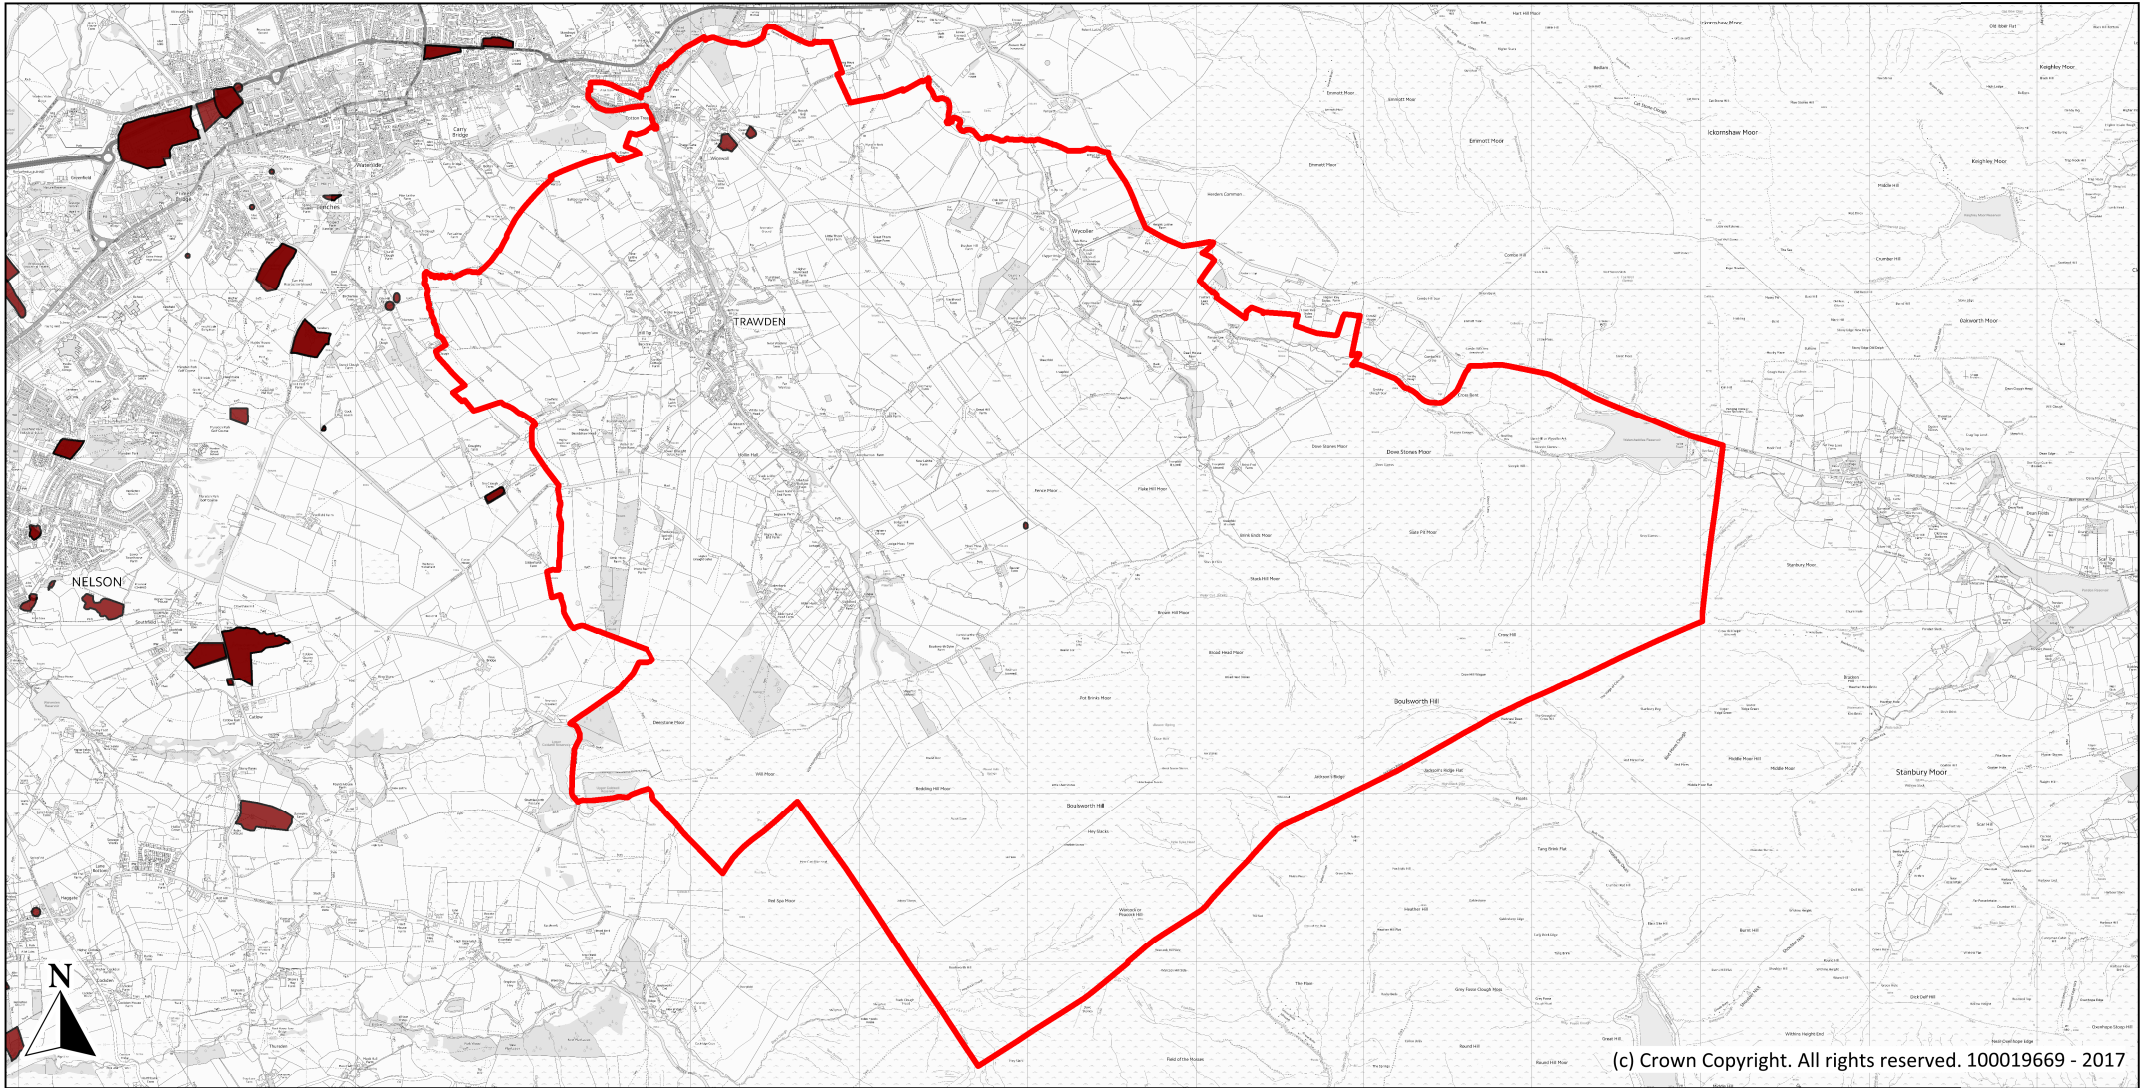

# TRAWDEN FOREST NEIGHBOURHOOD PLAN

Description

**Landfill Sites**

Key

 Neighbourhood Plan Boundary

 Landfill Site

Scale

SCALE: 1:45,000 @ A4