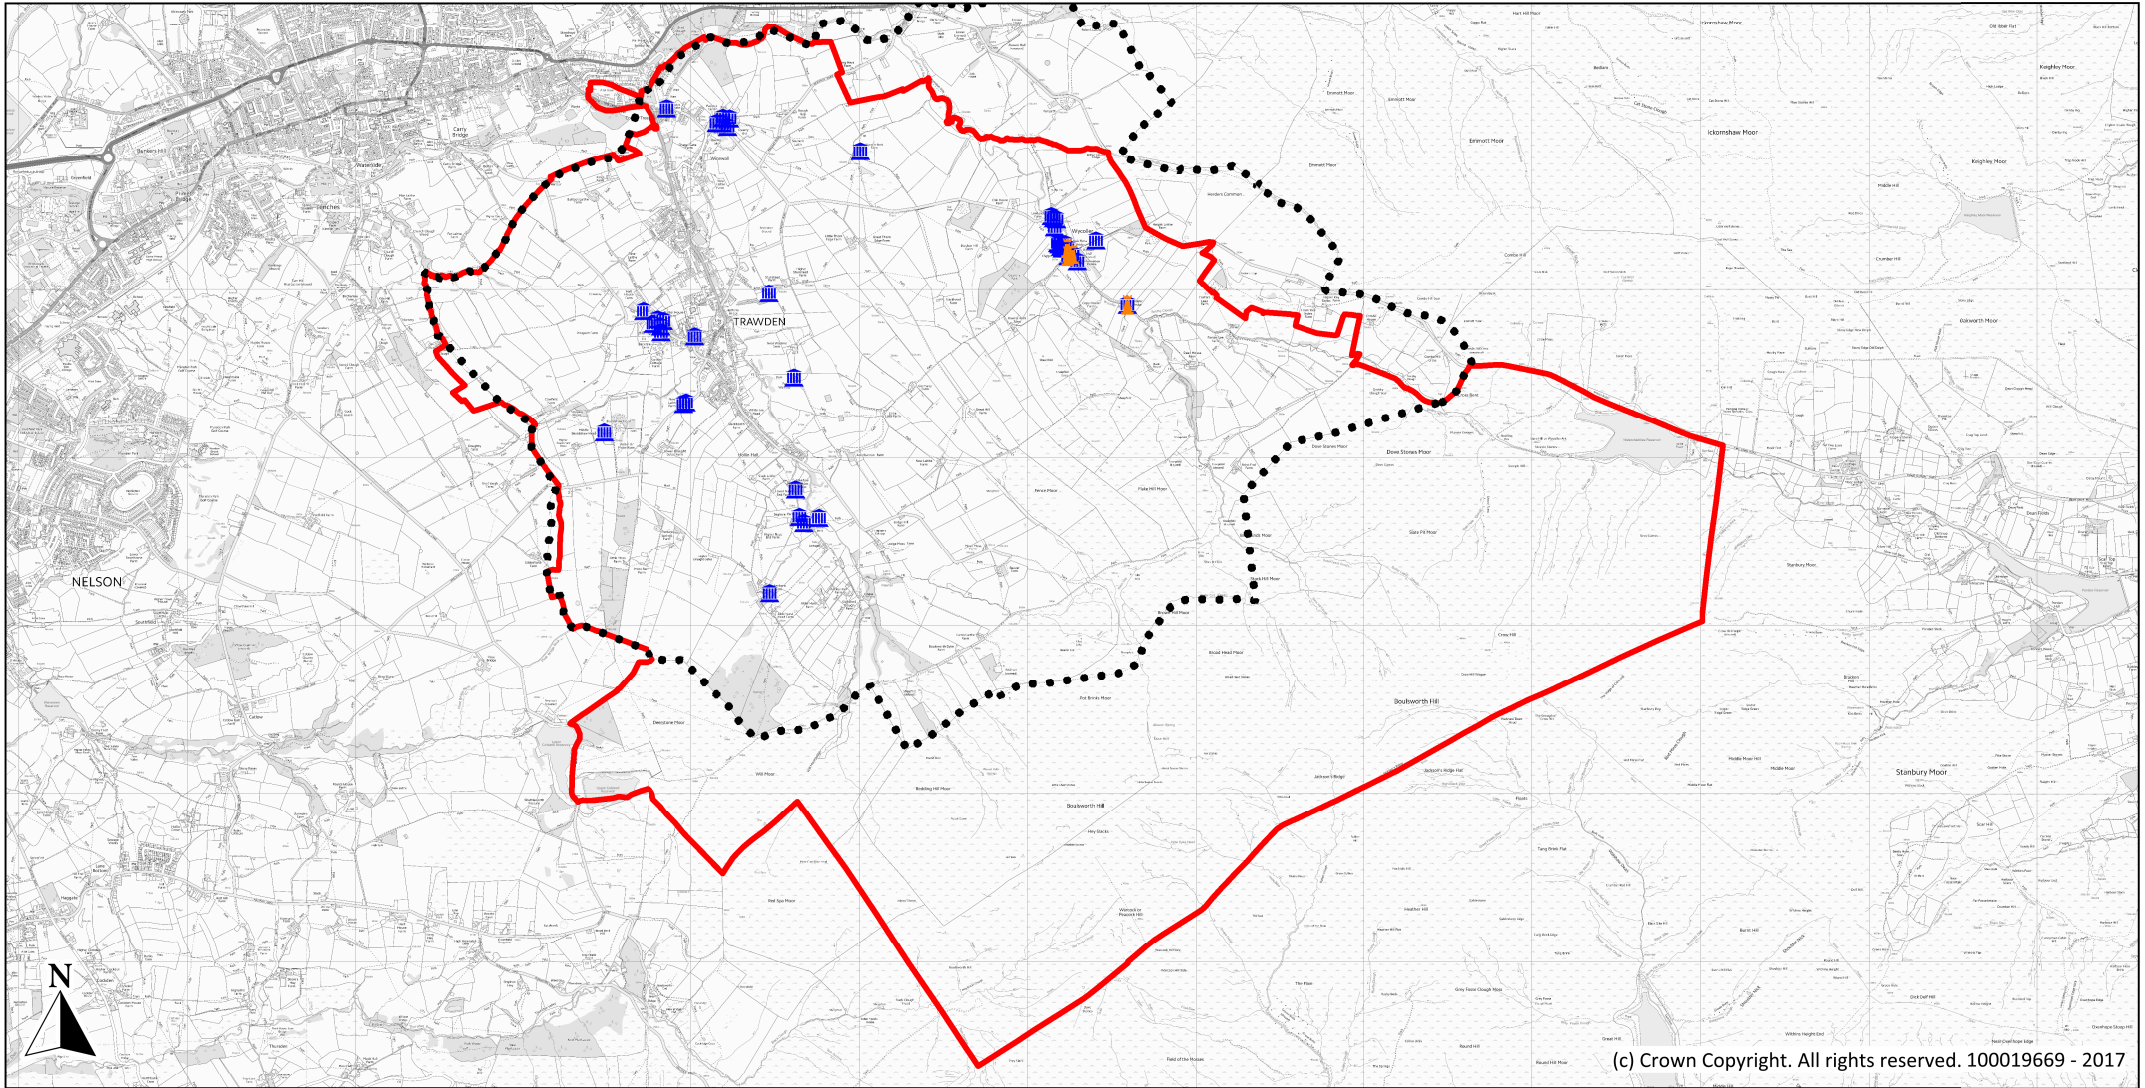

TRAWDEN FOREST NEIGHBOURHOOD PLAN

Description
Heritage Assets:
Conservation Areas
Listed Buildings
Scheduled Monuments

Key
 Neighbourhood Plan Boundary
 Conservation Area

 Listed Building
 Scheduled Monument

Scale
 SCALE: 1:45,000 @ A4

Date
 25th October 2017